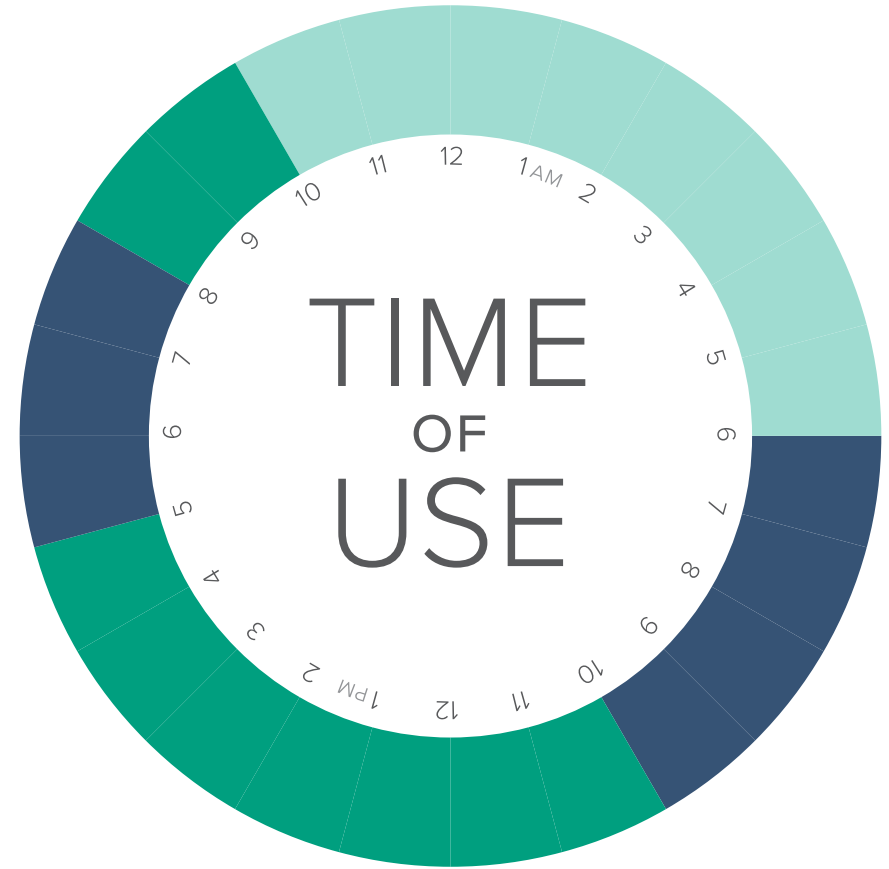

# NOVEMBER 1–APRIL 30

All days, unless noted below

**On-peak**

M–F 3PM–8PM

**Mid-peak**

M–F 6AM–3PM,  
8PM–10PM

**Off-peak**

All 10PM–6AM

**On-peak**

M–F 6AM–10AM,  
5PM–8PM

**Mid-peak**

M–F 10AM–5PM,  
8PM–10PM

**Off-peak**

All 10PM–6AM

\*Mid-peak Saturday is 6AM–10PM

\*\*Off-peak Sunday & some holidays is 6AM–10PM