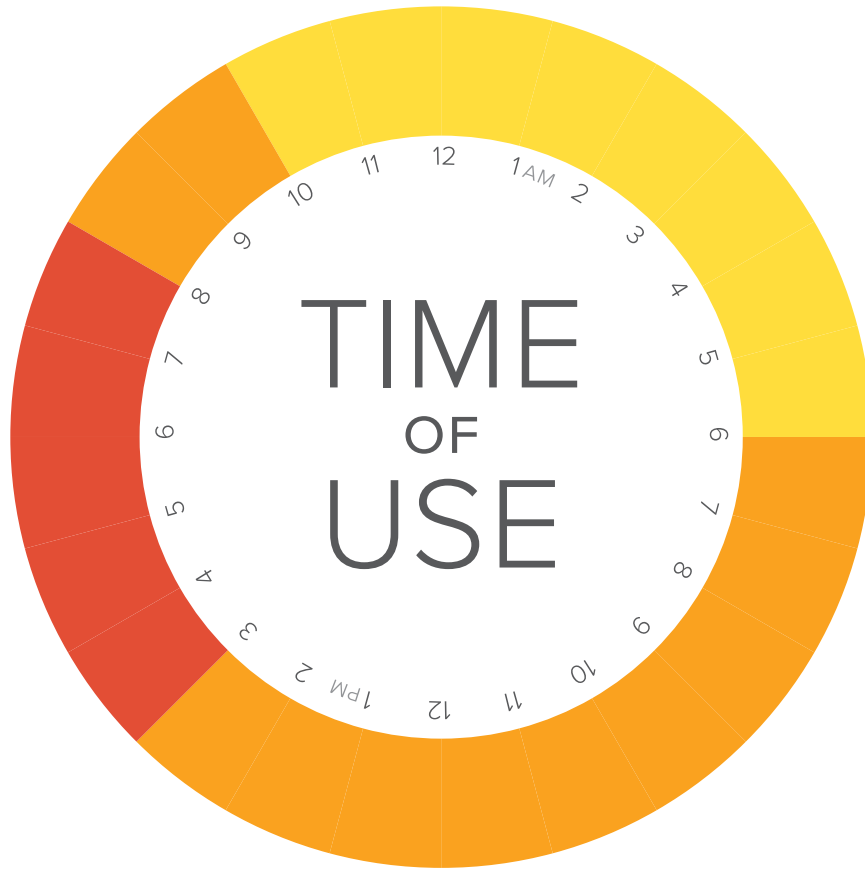

# MAY 1–OCTOBER 31

All days, unless noted below

# NOVEMBER 1–APRIL 30

All days, unless noted below

**On-peak**

M–F 3PM–8PM

**Mid-peak**

M–F 6AM–3PM,  
8PM–10PM

**Off-peak**

All 10PM–6AM